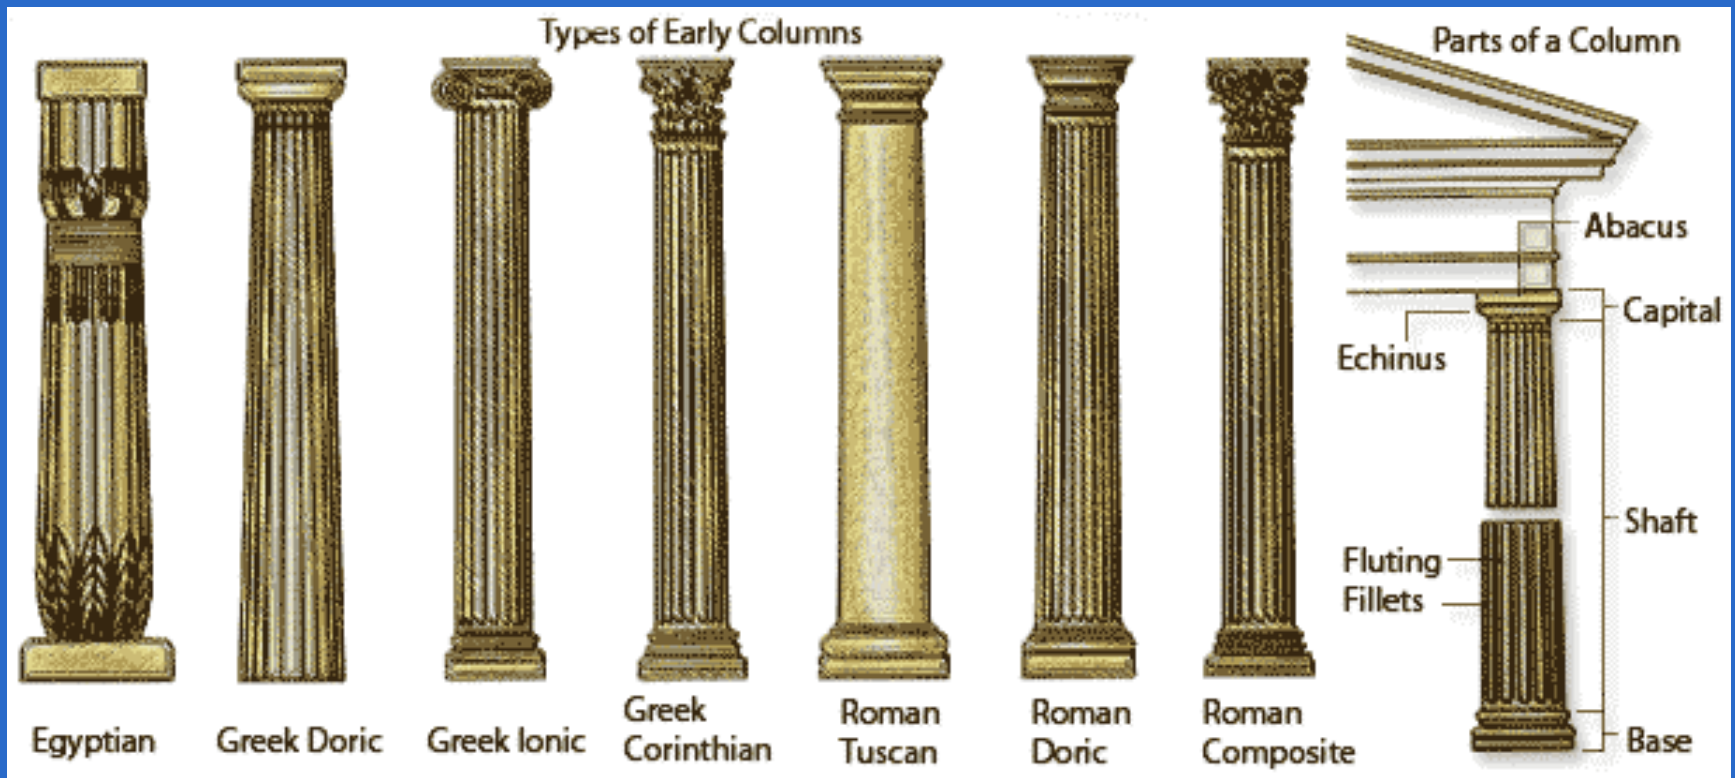

# The Five Orders of Architecture

# Some Definitions

- Doric & Ionic originated in wood
  - Doric in Western Greece
  - Ionic in Eastern Greece
  - Doric was chief order for 800 years extending back to 600 BC
- Doric has 20 flutes
- Ionic has 24 flutes
- Corinthian most ornate of Greek columns
- Tuscan is never fluted
- Composite is a mixed order
  - Volutes of Ionic
  - Leaves of the Corinthian
- Romans developed the Superposed Order
  - Successive stories have different orders

# The Sizes

# What The Pillars Represent

- Doric
  - Strength
  - Hearing
  - Manly
- Ionic
  - Wisdom
  - Seeing
  - Matronly
- Corinthian
  - Beauty
  - Feeling
  - Maidenly
- Tuscan
  - Tasting
- Composite
  - Smelling