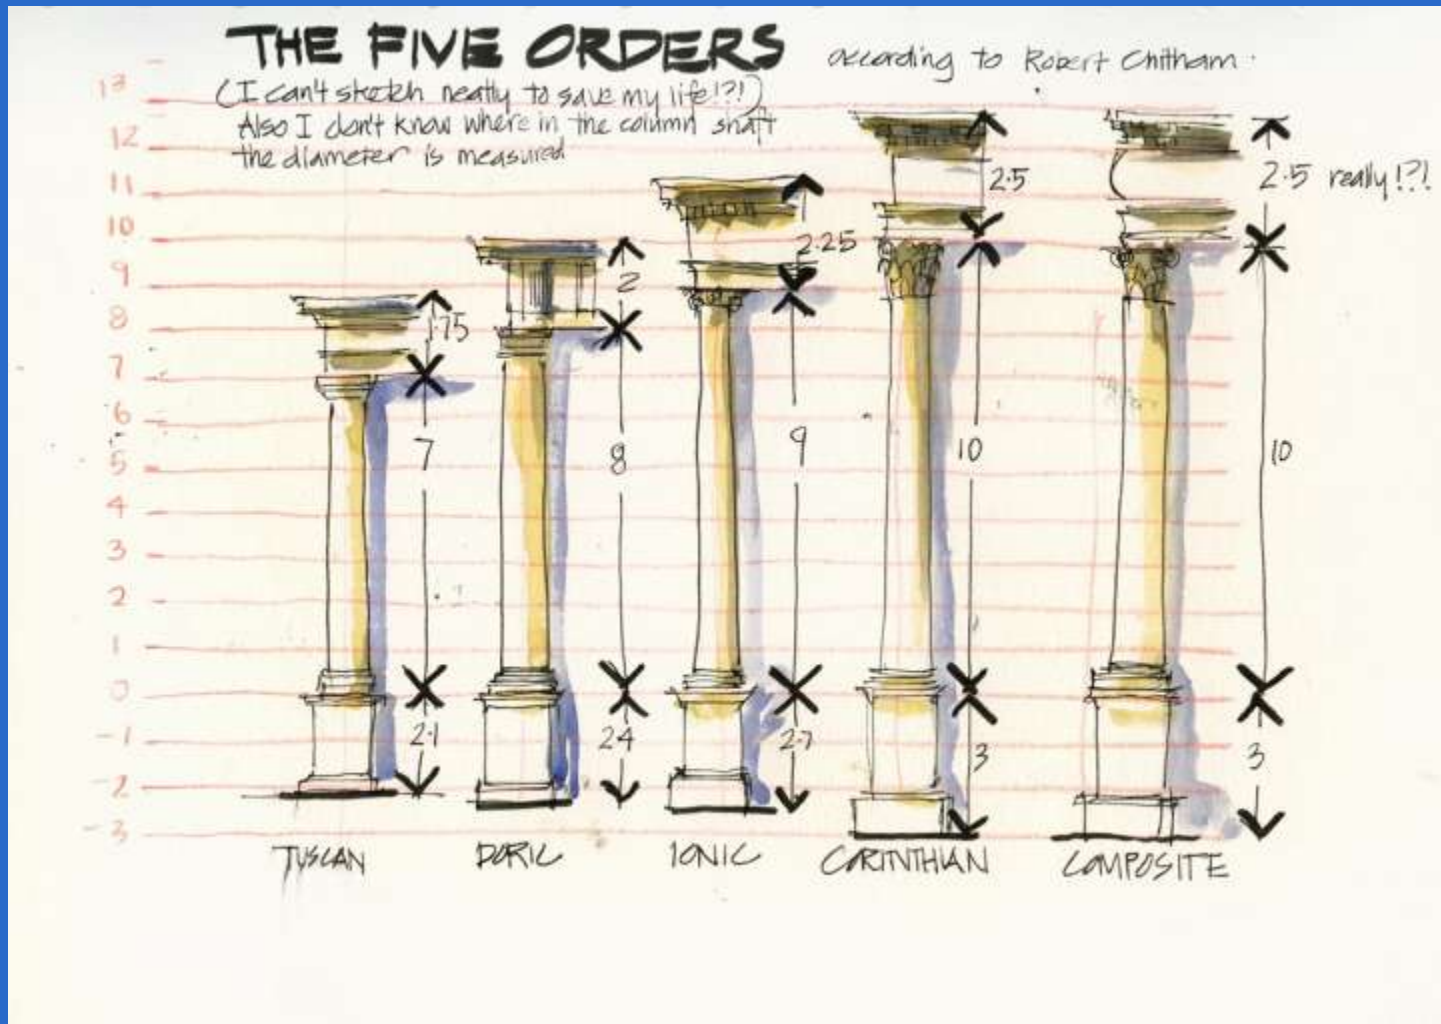

# Some Definitions

- Doric & Ionic originated in wood
  - Doric in Western Greece
  - Ionic in Eastern Greece
  - Doric was chief order for 800 years extending back to 600 BC
- Doric has 20 flutes
- Ionic has 24 flutes
- Corinthian most ornate of Greek columns
- Tuscan is never fluted
- Composite is a mixed order
  - Volutes of Ionic
  - Leaves of the Corinthian
- Romans developed the Superposed Order
  - Successive stories have different orders

# The Sizes

# The Entablature